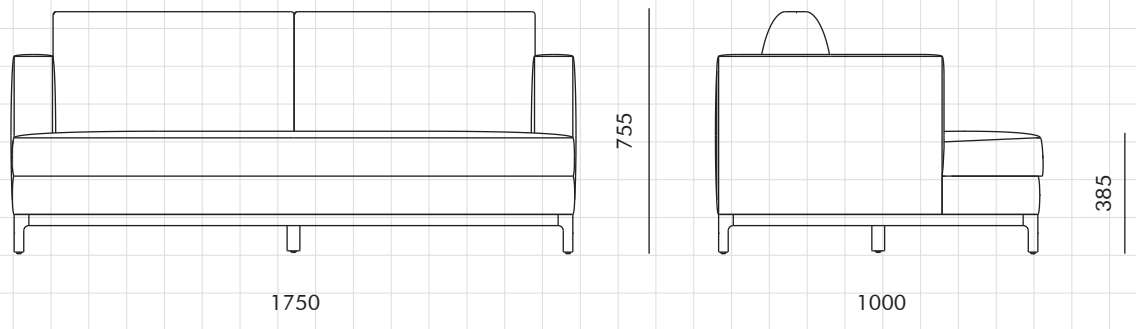

QI Sofa Two Seater

CODE
DIMENSIONS

QI-S420
W1750 x D1000 x H755mm
Seating height: 385mm

NET WEIGHT
ENVIRONMENT
MATERIALS

80.0 kg
Indoor
Solid wood base, upholstery
*Please refer to website or contact your local representative for complete material swatches.

SHIPPING

Package	Assembled		
Package Qty	1 pcs/box		
Packaging	Measurement (mm)	Volume (cbm)	Gross Weight (kg)
FCL	W1835 x D1085 x H730	1.45	91.64
LCL/AIR	W1855 x D1105 x H825	1.69	115.46