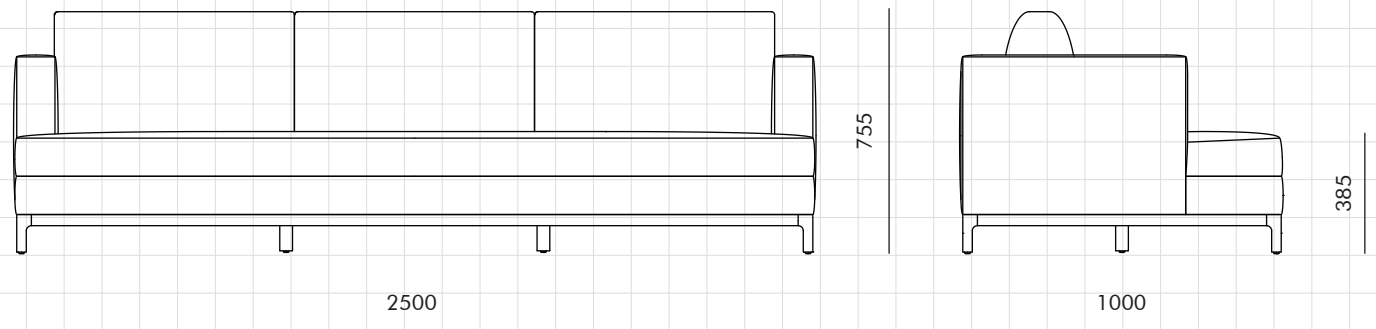

QI Sofa Three Seater

CODE

QI-S430

DIMENSIONS

W2500 x D1000 x H755mm

Seating height: 385mm

NET WEIGHT

112.0 kg

ENVIRONMENT

Indoor

MATERIALS

Solid wood base, upholstery

*Please refer to website or contact your local representative for complete material swatches.

SHIPPING

Package	Assembled		
Package Qty	1 pcs/box		
Packaging	Measurement (mm)	Volume (cbm)	Gross Weight (kg)
FCL	W2585 x D1085 x H730	2.05	127.04
LCL/AIR	W2605 x D1105 x H825	2.37	160.49