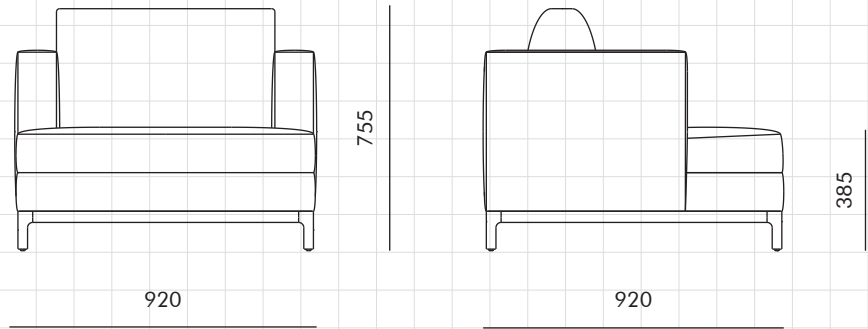

QI Sofa One Seater

CODE
DIMENSIONS

QI-S410
W920 x D920 x H755mm
Seating height: 385mm

NET WEIGHT
ENVIRONMENT
MATERIALS

47.0 kg
Indoor
Solid wood base, upholstery
*Please refer to website or contact your local representative for complete material swatches.

SHIPPING

Package	Assembled		
Package Qty	1 pcs/box		
Packaging	Measurement (mm)	Volume (cbm)	Gross Weight (kg)
FCL	W985 x D985 x H710	0.69	54.18
LCL/AIR	W1005 x D1005 x H805	0.81	65.92