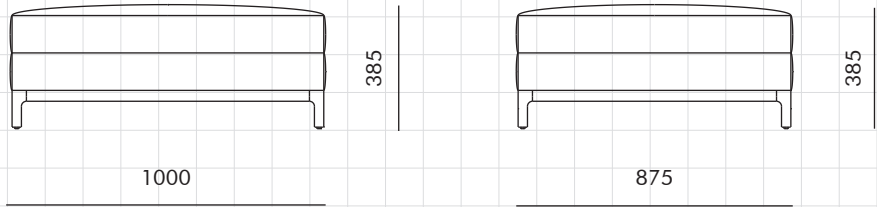

QI Ottoman

CODE  
DIMENSIONS

QI-S510  
W1000 x D875 x H385mm  
Seating height: 385mm

NET WEIGHT  
ENVIRONMENT  
MATERIALS

30.0 kg  
Indoor  
Solid wood base, upholstery  
\*Please refer to website or contact your local representative for complete material swatches.

SHIPPING

<b>Package</b>	Assembled		
<b>Package Qty</b>	1 pcs/box		
<b>Packaging</b>	<b>Measurement (mm)</b>	<b>Volume (cbm)</b>	<b>Gross Weight (kg)</b>
<b>FCL</b>	W1065 x D940 x H470	0.47	35.41
<b>LCL/AIR</b>	W1085 x D960 x H565	0.59	47.51