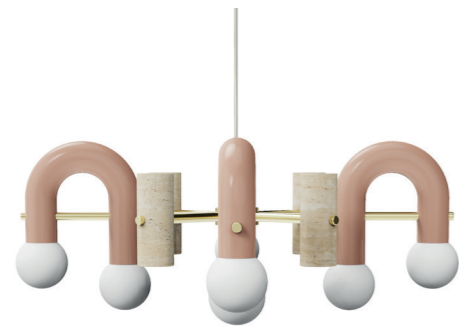

PYPPE

PYPPE 100

suspension lamp

230V / 50Hz 8 x max. G9 4W LED

120V / 60Hz 8 x max. G9 4W LED

0,42 m³

59" / 1,5m

PYPPE 70

USA plug *on extra charge*

Floor lamps

Standard cord is in transparent rubber, for all models and finishes, with a length of 1,5m.

Cord options

White rubber cord *no surcharge*

Black rubber cord *no surcharge*