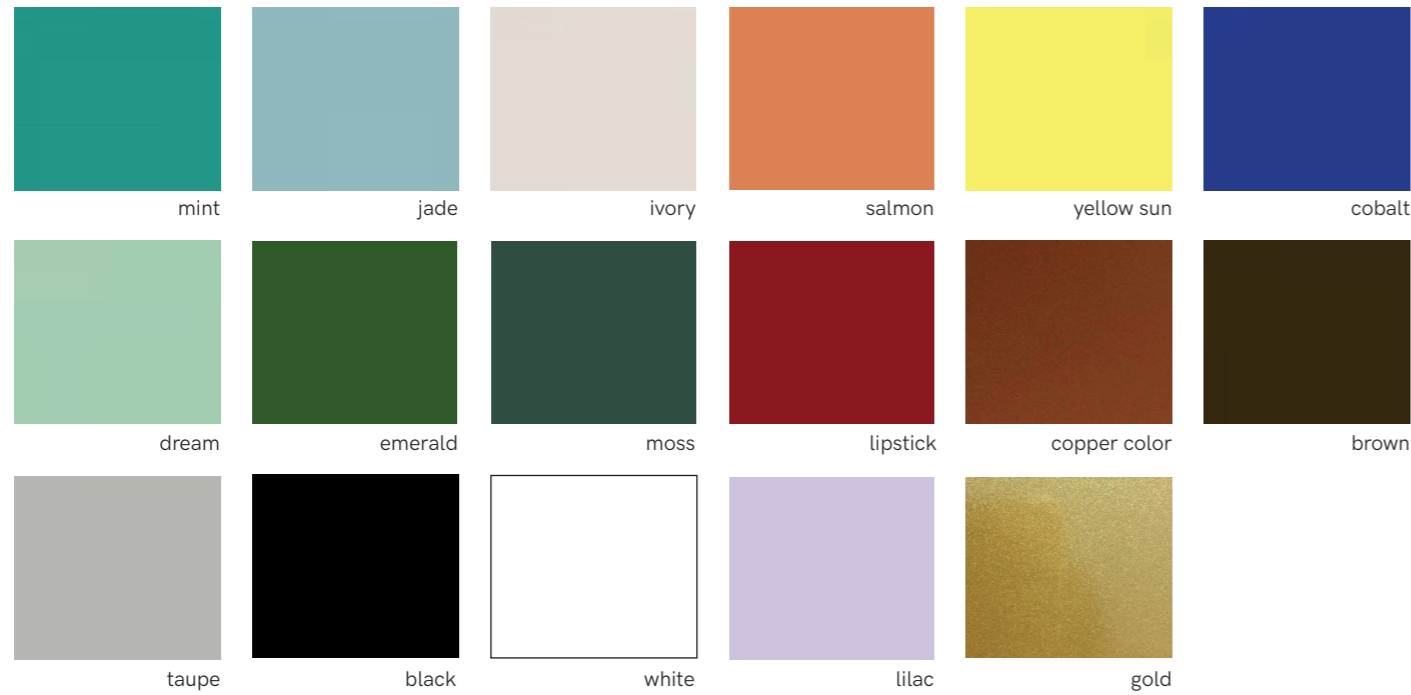

FINISHINGS

lacquered metal