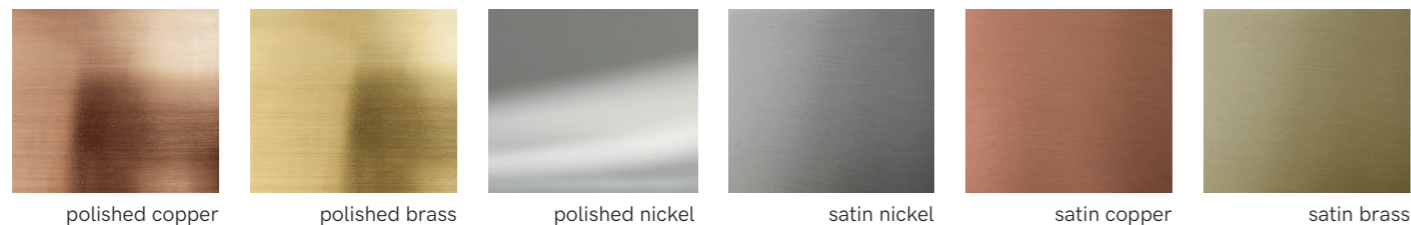

FINISHINGS

lacquered metal

polished and satin metal

POLISHED AND SATIN METAL PIECES
this product is handmade; any small stain or roughness is a feature of the product, not a defect.

marble

cords

Suspension lamps