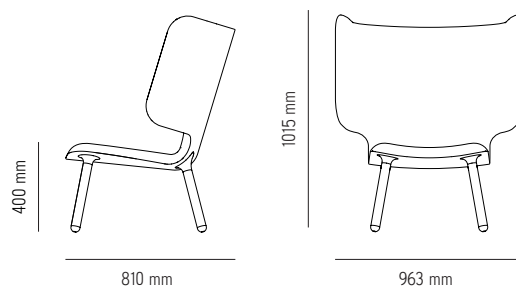

FURNITURE > TEMBO LOUNGE CHAIR

TEMBO LOUNGE CHAIR

In limbo between lounge and armchair you find the Tembo. With its big elephant ears it invites you to both socialize and lean back into your own world with a book. The soft, organic inside serves you with exclusive comfort, while the edgy outside gives the chair a solid look. You instantly get the impression that this chair is serious business.

Standard Models

3-5 days delivery time
(in Europe)

DIMENSIONS H: 1015 x W: 963 x D: 810 mm

PACKAGING H: 814 x W: 963 x D: 813 mm - 21 kg

MATERIAL Textile in selected quality, steel corpus, moulded foam core and wooden feet