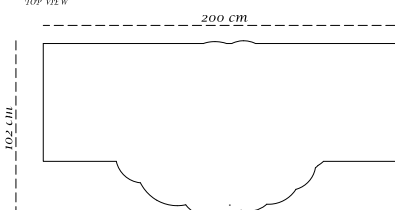

*collection*

*designer*

Richard Hutten

*description*

Service Counter

*dimension*

Width 200 cm

Depth 102 cm

Height 109 cm

*material*

Plywood, Brass

FRONT VIEW

SIDE VIEW

TOP VIEW

Care: Wipe gently with dry soft cloth. Liquid spillage must be wiped without delay.

Celebration of Authenticity: Slight variations or imperfections are the marks of an artisan, a testament to the individuality, emotion and originality of each work of art. We assert our right to make meaningful qualitative changes.