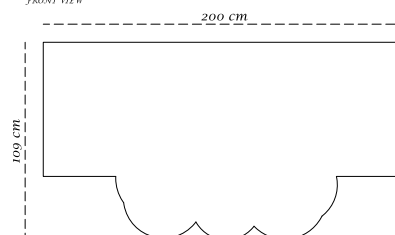

*collection*

*designer*

Richard Hutten

*description*

Service Counter

*dimension*

Width 200 cm

Depth 102 cm

Height 109 cm

*material*

Plywood, Brass

FRONT VIEW

SIDE VIEW

TOP VIEW

Care: Wipe gently with dry soft cloth. Liquid spillage must be wiped without delay.

Celebration of Authenticity: Slight variations or imperfections are the marks of an artisan, a testament to the individuality, emotion and originality of each work of art. We assert our right to make meaningful qualitative changes.