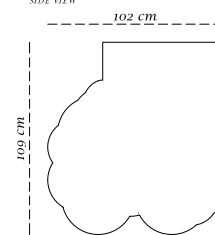

*collection*

*designer*

Richard Hutten

*description*

Service Counter

*dimension*

Width 200 cm

Depth 102 cm

Height 109 cm

*material*

Plywood, Brass

FRONT VIEW

SIDE VIEW

TOP VIEW

Care: Wipe gently with dry soft cloth. Liquid spillage must be wiped without delay.

Celebration of Authenticity: Slight variations or imperfections are the marks of an artisan, a testament to the individuality, emotion and originality of each work of art. We assert our right to make meaningful qualitative changes.