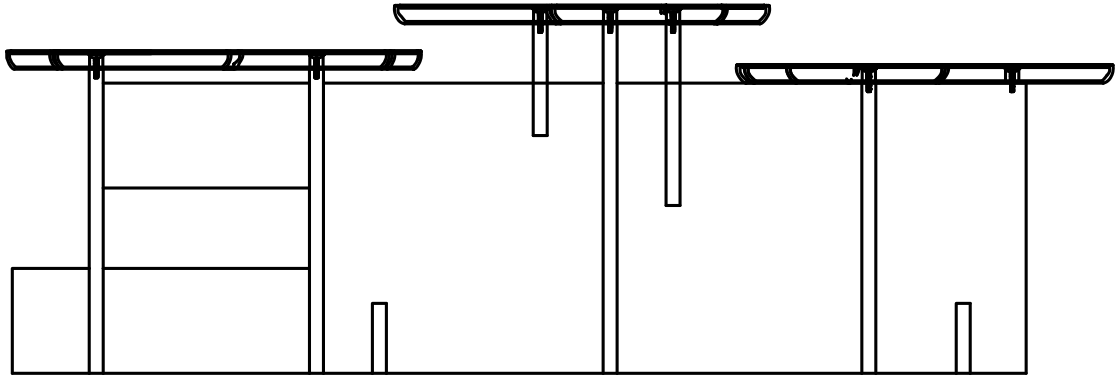

Limited edition
MONET XL

SIDE TABLE

MATERIALS & FINISHES

STANDARD

Custom color and finishes are available with an upcharge.
Please contact info@bocadolobo.com

PASSION IS EVERYTHING

www.bocadolobo.com | info@bocadolobo.com