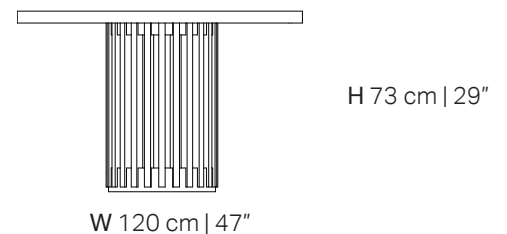

### MATERIALS

WOOD/ Birch Plywood

FINISH/ Natural, Dark Grey Tainted, Matte

W 120 cm | 47"