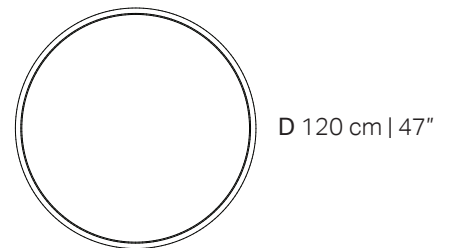

### MATERIALS

WOOD/ Birch Plywood

FINISH/ Natural, Dark Grey Tainted, Matte

W 120 cm | 47"