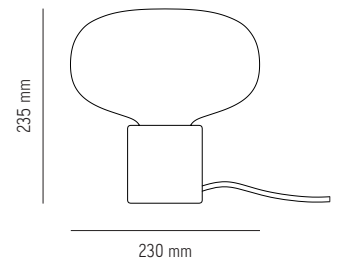

## KARL-JOHAN TABLE LAMP

As the name implies the Karl-Johann has taken its inspiration from the organic shape of a mushroom. A calm and cosy light is provided by the fragile glass top, in contrast to the earthbound base in black marquina, which serves as a solid foundation.

**Design** Signe Hytte

EAN NO	ITEM NO	VARIATION
5712826203101	20310	Smoked Oak w. White Opal Glass
5712826203118	20311	Black Marquina w. Smoked Glass

**DIMENSIONS** H: 235 x Ø: 230 mm

**PACKAGING** H: 260 x W: 260 x D: 265 mm - 2,1 kg / 2,9 kg

**BULB** E14 Max 11W or LED Max 4W (220-240~ 50/60 Hz, Class II, IP20) - Bulb not included

**CORD LENGTH** 1800 mm (incl. switch 300 mm from lamp base)

**MATERIAL** Lamp shade in smoked glass / opal glass, base in marble / wood, plastic socket and fabric cord