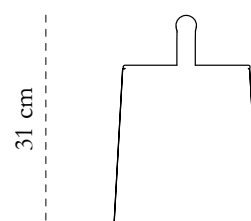

collection

designer Marcantonio

description Jar

dimension Width 25.5 cm

Depth 21 cm

Height 31 cm

material Nautical Resin, Brass

SIDE VIEW

25.5 cm

FRONT VIEW

21 cm

TOP VIEW

25.5 cm

Care: Wipe gently with dry soft cloth. Liquid spillage must be wiped without delay.

Celebration of Authenticity: Slight variations or imperfections are the marks of an artisan, a testament to the individuality, emotion and originality of each work of art. We assert our right to make meaningful qualitative changes.