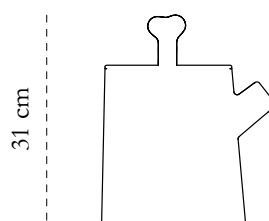

SCARLET
SPLENDOUR

LOG JAR

Log Jar, an usual object from the Forest collection, has intricate brass and resin inlay to resemble a log of wood, with a cute boney lid

recommended use In a residence, hotel,
commercial space

collection

designer Marcantonio

description Jar

dimension Width 25.5 cm

Depth 21 cm

Height 31 cm

material Nautical Resin, Brass

SIDE VIEW

25.5 cm

FRONT VIEW

21 cm

TOP VIEW

25.5 cm

Care: Wipe gently with dry soft cloth. Liquid spillage must be wiped without delay.

Celebration of Authenticity: Slight variations or imperfections are the marks of an artisan, a testament to the individuality, emotion and originality of each work of art. We assert our right to make meaningful qualitative changes.