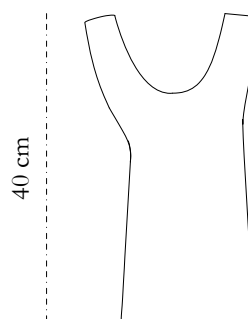

collection

designer

Marcantonio

description

Sofa

dimension

Width 26 cm

Depth 23 cm

Height 40 cm

material

Nautical Resin, Brass

SIDE VIEW

23 cm

FRONT VIEW

26 cm

TOP VIEW