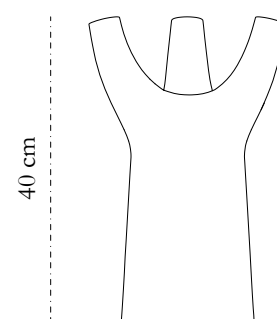

collection

designer

Marcantonio

description

Sofa

dimension

Width 26 cm

Depth 23 cm

Height 40 cm

material

Nautical Resin, Brass

SIDE VIEW

23 cm

FRONT VIEW

26 cm

TOP VIEW