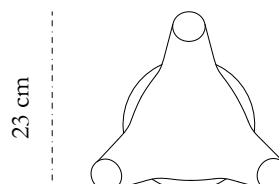

TOP VIEW

26 cm