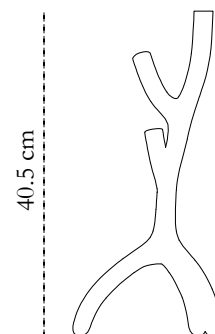

designer

Marcantonio

description

Sofa

dimension

Width 21.5 cm

Depth 18.5 cm

Height 40.5 cm

material

Brass

SIDE VIEW

21.5 cm

FRONT VIEW

18.5 cm

TOP VIEW

21.5 cm