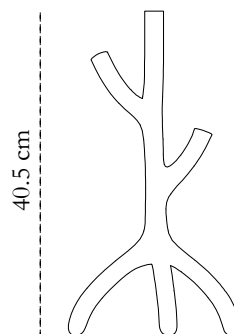

designer

Marcantonio

description

Sofa

dimension

Width 21.5 cm

Depth 18.5 cm

Height 40.5 cm

material

Brass

SIDE VIEW

21.5 cm

FRONT VIEW

18.5 cm

TOP VIEW

21.5 cm