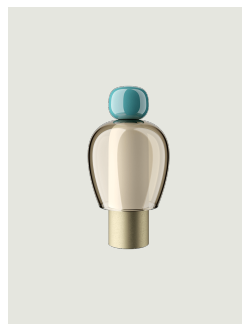

Easy Peasy,
Design by Luca Nichetto

Model Easy Peasy Chestnut

With a strong personality and a sculptural form reminiscing the shape of bells, Easy Peasy is a set of portable and rechargeable table lamps, consisting of two rounded elements, a body and a knob. Made of blown glass, *Easy Peasy* allows for personal customisation of the living spaces. Its portability, different shapes and colours, and the *dim-to-warm* functionality of its light source allow users to connect, play and interact with the variable configuration options.

Easy Peasy Chestnut	Light source	Knob: Technopolymer	Shade: Blown glass	Base : Metal	Code
	Dim-to-Warm from 2700 K to 3300 K 3 W / 380 lm 2000 mA Battery CRI 90 MacAdam 3-Step	Taupe	Grey	Brushed Palladium	170004

Net weight: 0.85 kg

Parcels: 1

CE

IP20

Energy Saving

Dim-to-Warm

EAC

Options of Easy Peasy

Easy Peasy Flamingo

Easy Peasy Lagoon

Easy Peasy Kelp