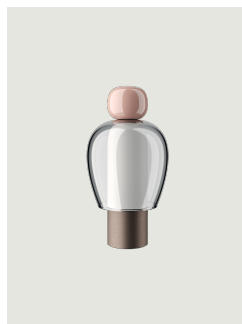

Easy Peasy,
Design by Luca Nichetto

Model Easy Peasy Chestnut

With a strong personality and a sculptural form reminiscing the shape of bells, Easy Peasy is a set of portable and rechargeable table lamps, consisting of two rounded elements, a body and a knob. Made of blown glass, *Easy Peasy* allows for personal customisation of the living spaces. Its portability, different shapes and colours, and the *dim-to-warm* functionality of its light source allow users to connect, play and interact with the variable configuration options.

Easy Peasy Chestnut	Light source	Knob: Technopolymer	Shade: Blown glass	Base : Metal	Code
	Dim-to-Warm from 2700 K to 3300 K 3 W / 380 lm 2000 mA Battery CRI 90 MacAdam 3-Step	Taupe	Grey	Brushed Palladium	170004

Net weight: 0.85 kg

Parcels: 1

CE

IP20

Energy Saving

Dim-to-Warm

EAC

Options of Easy Peasy

Easy Peasy Flamingo

Easy Peasy Lagoon

Easy Peasy Kelp