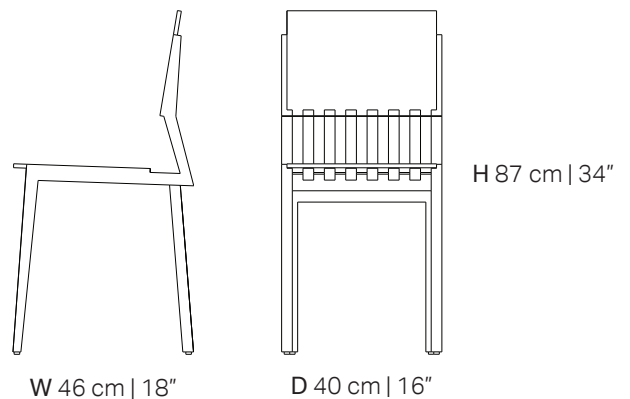

KYST Chair

KYST Chair

KYST means coast in danish. It was designed as an ode to the southern western coast of Portugal and it's great geomorphological contzrasts. It's dynamic lines and contrasting colors represent Costa vicentina's cliffs.

At the same time Kyst chair has minimalistic architectural lines and functionality inspired in the nordic design. This international symbiosis is characteristic of our Længsel Design motto.

This chair is made of sustainable birch plywood using CNC cut with innovating waste efficiency technology. We are using the highest quality woods with natural non-toxic glues and paint. This piece is assembled and finished by professional craftsmen.