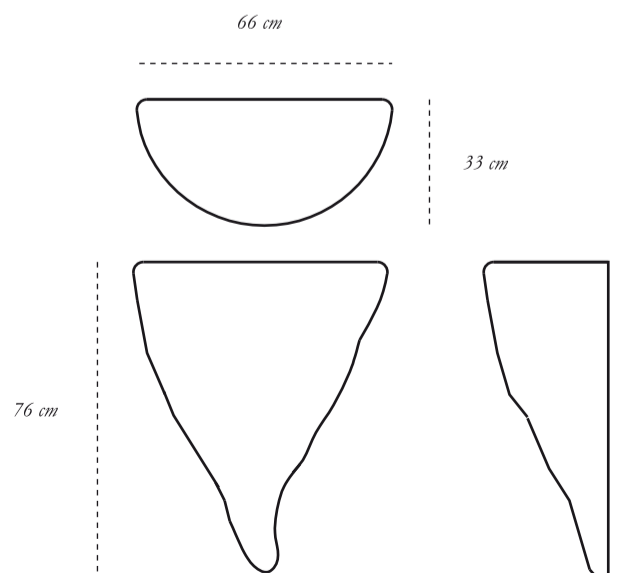

description Wall hung Console

dimension width 66 cm,
depth 33 cm
height 76 cm

material Brass

CARE Wipe with a soft, dry cloth. Use a brass cleaner if required.

Each piece in the Fools’ Gold collection exalts the handmade, the painstakingly crafted, the authentic. A piece may have slight variations and tiny imperfections but these are the marks of an artisan, a testament to the individuality of each work of art. It is our belief that these variations infuse our objets d’art with desire and we assert our right to make necessary qualitative changes.