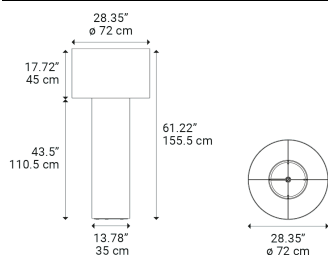

Pipe Medium

Light source

LED E27
2 max 25 W

Diffuser: Linen

- White
- Black

Code

50772 1000

50772 2000

Net weight: 9.00 kg

Parcels: 3

IP20

Energy Saving 

Dim 

Options of Pipe

Pipe Large