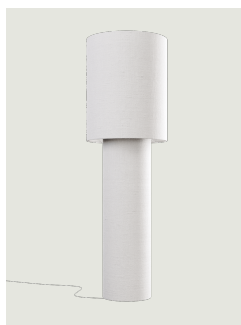

Pipe

Model Pipe Medium

Pipe was born from Diesel's research in the world of fabrics and is available in bleached raw linen or with printed patterns.

The irregular weave transforms into a luminous décor, adding further emotion to the fabric and revolutionizing the traditional lampshade.

Pipe Medium

Light source

LED E27
2 max 25 W

Diffuser: Linen

- White
- Black

Code

50772 1000

50772 2000

Net weight: 9.00 kg

Parcels: 3

IP20

Energy Saving 

Dim 

Options of Pipe

Pipe Large