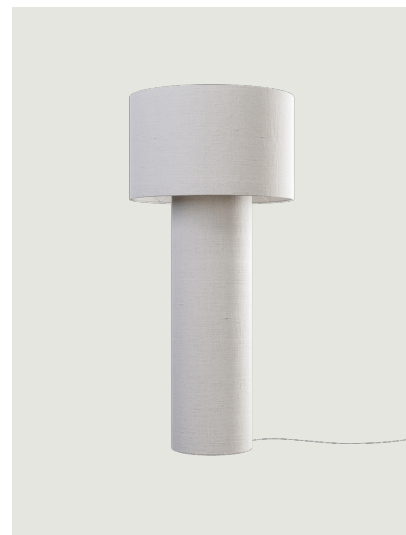

Pipe

Model Pipe Medium

Pipe was born from Diesel's research in the world of fabrics and is available in bleached raw linen or with printed patterns.

The irregular weave transforms into a luminous décor, adding further emotion to the fabric and revolutionizing the traditional lampshade.

Pipe Medium

Light source

LED E27
2 max 25 W

Diffuser: Linen

- White
- Black

Code

50772 1000

50772 2000

Net weight: 9.00 kg

Parcels: 3

IP20

Energy Saving 

Dim 

Options of Pipe

Pipe Large