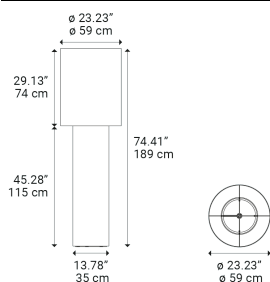

Pipe Large

Light source

LED E27
2 max 25 W

Diffuser: Linen

- White
- Black

Code

50773 1000

50773 2000

Net weight: 8.50 kg

Parcels: 3

IP20

Energy Saving 

Dim 

Options of Pipe

Pipe Medium