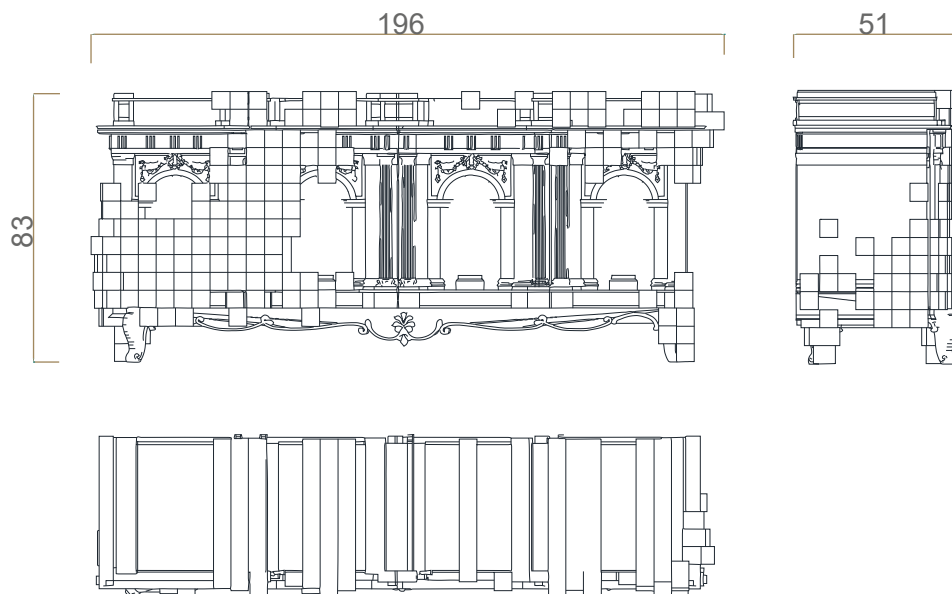

Limited edition

PICCADILLY

SIDEBOARD

MATERIALS & FINISHES

STANDARD

TO DEFINE

TO DEFINE

TO DEFINE

Custom colors and finishes are available with an upcharge.
Please contact info@bocadolobo.com