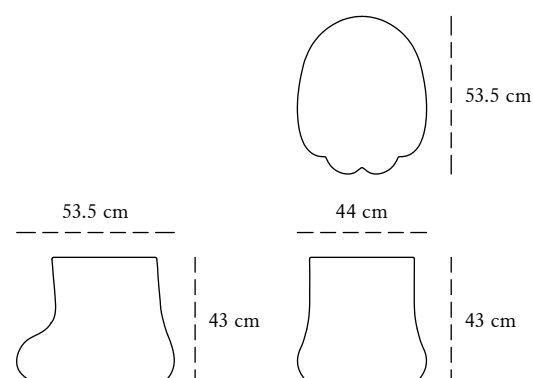

SCARLET
SPLENDOUR

PAW STOOL

Resembling the paw of an animal, Paw Stool has the balance to be used with either side up as a seat or table!

recommended use In a residence, hotel, commercial space
collection

designer
description
dimension

Marcantonio
Seat/Table
Width 44 cm
Depth 53.5 cm
Height 43 cm
Nautical Resin, Brass

CARE Wipe gently with dry soft cloth. • In case of spillage of water wipe immediately. • A premium liquid wax may be used occasionally to refresh the high gloss.