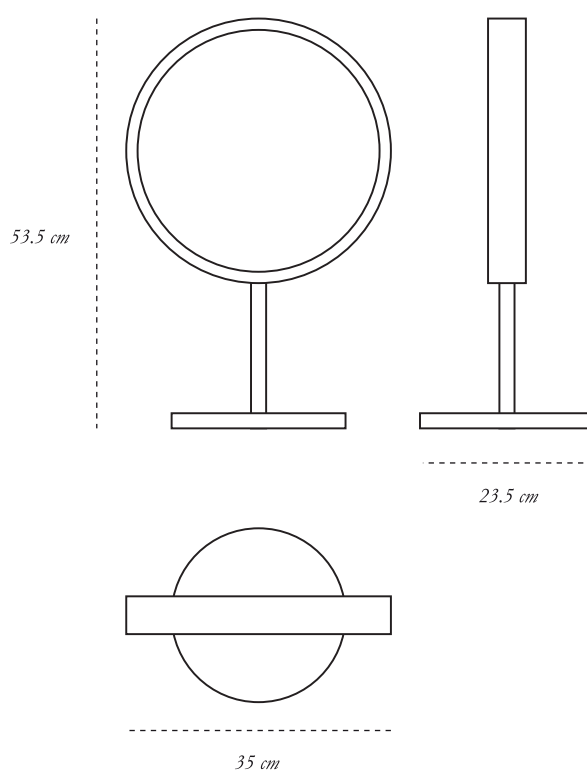

SCARLET
SPLENDOUR

PARIS MIRROR

Paris Mirror is an elegant table mirror with a black & white resin inlay.

recommended use Can be used on any vanity table top in a residence or hotel room

collection VANILLA
noir

designer Matteo Cibic

THE EDIDA 2015 VANILLA
Young Talent Joint Winner ***noir***

description Table Mirror

dimension width 35 cm

height 53.5 cm

base width 23.5 cm

material MDF, Plywood, Mirror and Resin inlay