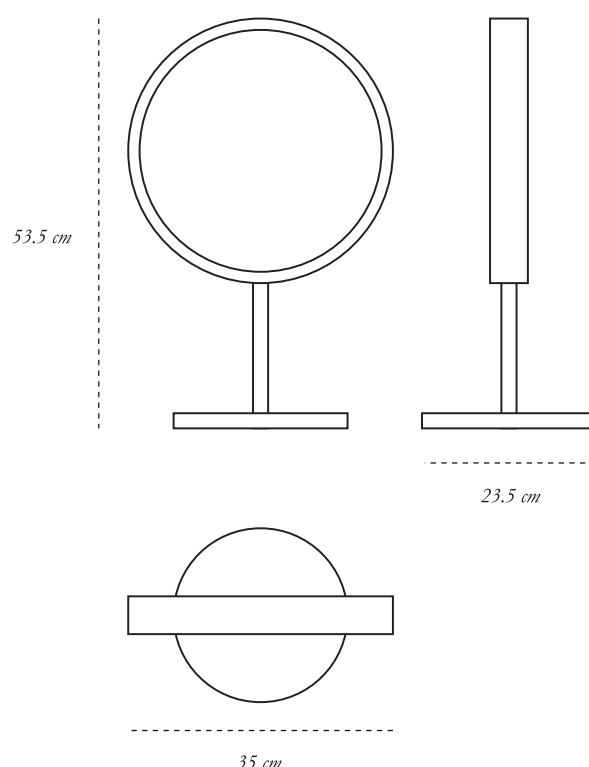

SCARLET
SPLENDOUR

PARIS MIRROR ROSSO

Paris Mirror Rosso is an elegant table mirror with a red & white resin inlay.

recommended use Can be used on any vanity table top in a residence or hotel room

collection VANILLA
noir

designer Matteo Cibic

THE EDIDA 2015
Young Talent Joint Winner

VANILLA
noir

description Table Mirror

dimension width 35 cm

height 53.5 cm

base width 23.5 cm

material MDF, Plywood, Mirror and Resin inlay