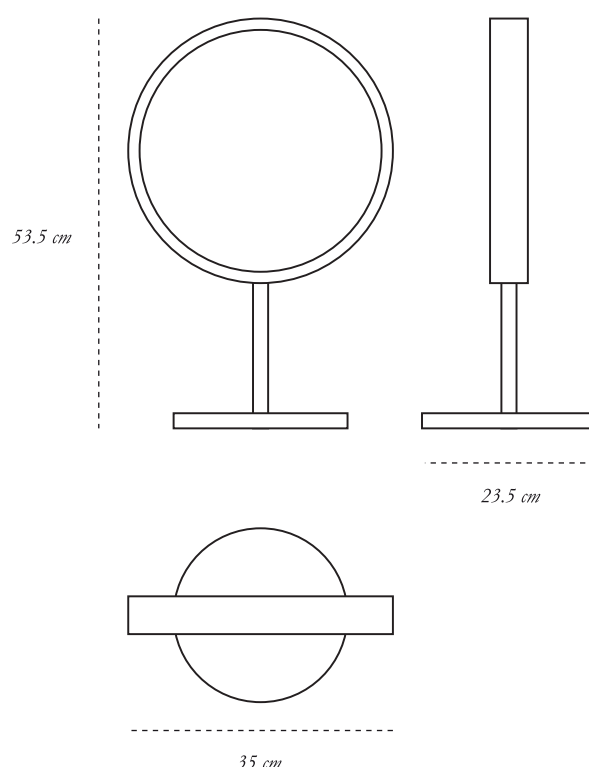

Paris Mirror Nube is an elegant table mirror with a light grey & white resin inlay.

recommended use Can be used on any vanity table top in a residence or hotel room

collection VANILLA
noir

designer Matteo Cibic

THE EDIDA 2015 | VANILLA
Young Talent Joint Winner | ***noir***

description Table Mirror

dimension width 35 cm

height 53.5 cm

base width 23.5 cm

material MDF, Plywood, Mirror and Resin inlay