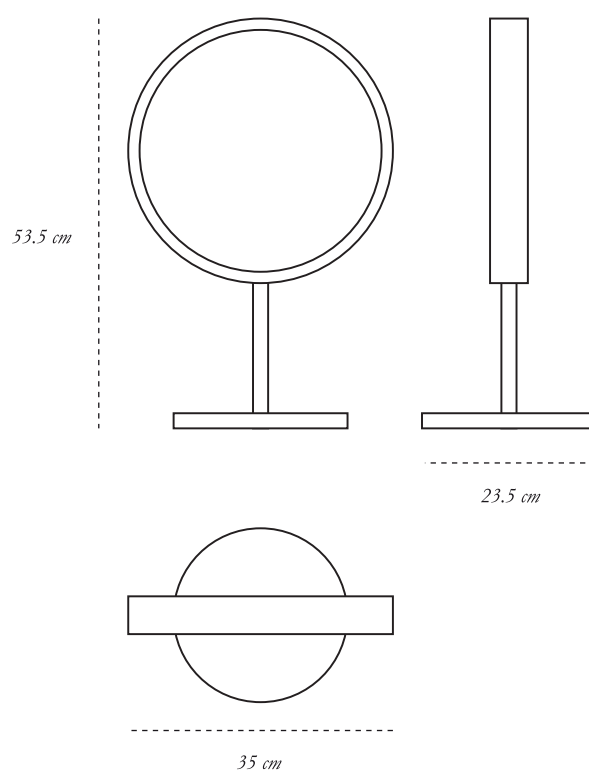

SCARLET
SPLENDOUR

PARIS MIRROR
GRIGIO

Paris Mirror Grigio is an elegant table mirror with a black grey & white resin inlay.

recommended use Can be used on any vanity table top in a residence or hotel room

collection VANILLA
noir

designer Matteo Cibic

THE EDIDA 2015 | VANILLA
Young Talent Joint Winner | ***noir***

description Table Mirror

dimension width 35 cm

height 53.5 cm

base width 23.5 cm

material MDF, Plywood, Mirror and Resin inlay