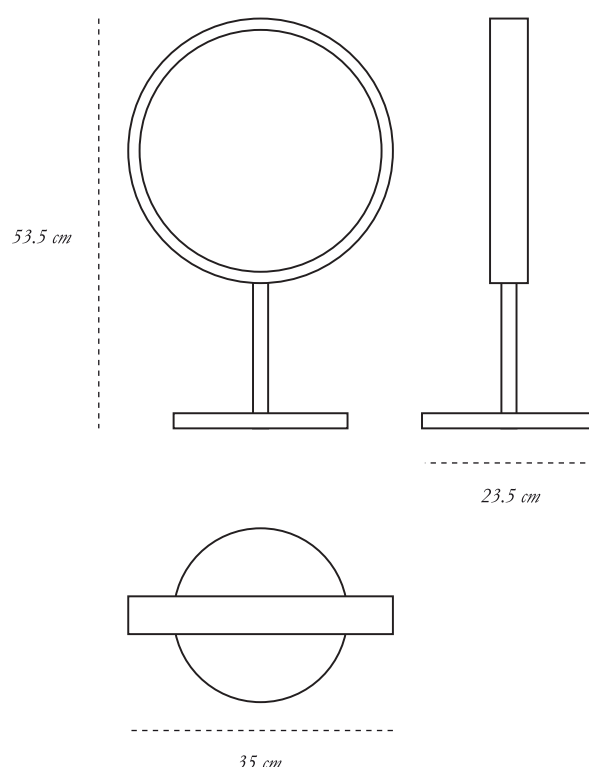

Paris Mirror Bordeaux is an elegant table mirror with a burgundy & white resin inlay.

recommended use Can be used on any vanity table top in a residence or hotel room

collection VANILLA
noir

designer Matteo Cibic

THE EDIDA 2015 | VANILLA
Young Talent Joint Winner | ***noir***

description Table Mirror

dimension width 35 cm

height 53.5 cm

base width 23.5 cm

material MDF, Plywood, Mirror and Resin inlay