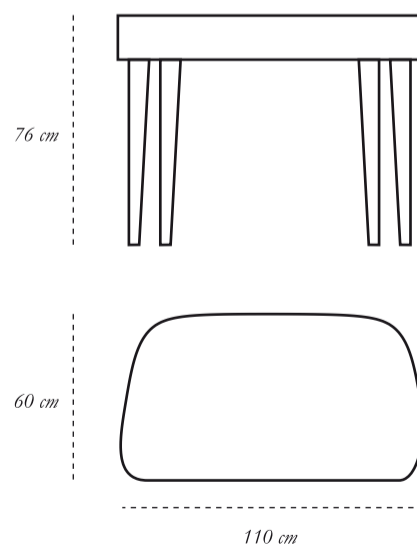

*designer* Matteo Cibic

*description* Console, Writing Table

*dimension* width 110 cm  
depth 60 cm  
height 76 cm

*material* MDF, Teakwood and Resin inlay

CARE Clean gently with dry soft cloth • In case of spillage of water wipe immediately • A premium, liquid wax may be used occasionally to refresh the high gloss