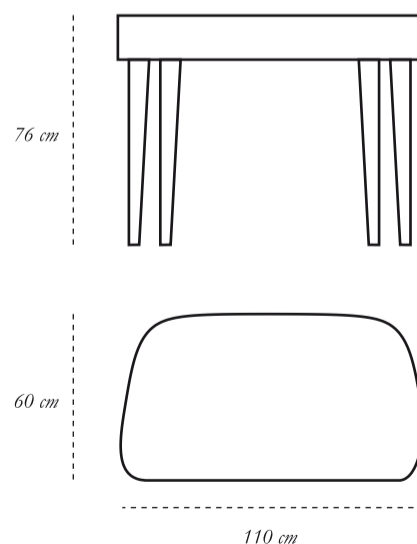

designer Matteo Cibic

description Console, Writing Table

dimension width 110 cm

depth 60 cm

height 76 cm

material MDF, Teakwood and Resin inlay

CARE Clean gently with dry soft cloth • In case of spillage of water wipe immediately • A premium, liquid wax may be used occasionally to refresh the high gloss