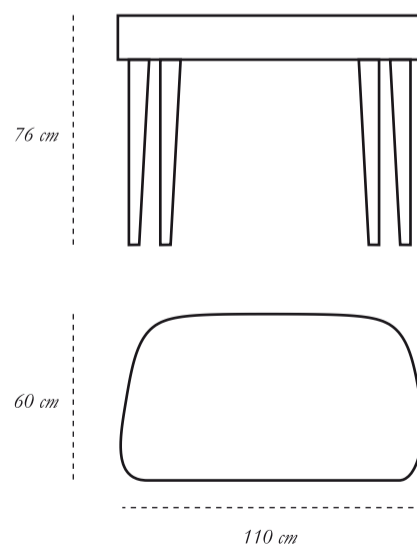

designer Matteo Cibic

description Console, Writing Table

dimension width 110 cm

depth 60 cm

height 76 cm

material MDF, Teakwood and Resin inlay

CARE Clean gently with dry soft cloth • In case of spillage of water wipe immediately • A premium, liquid wax may be used occasionally to refresh the high gloss