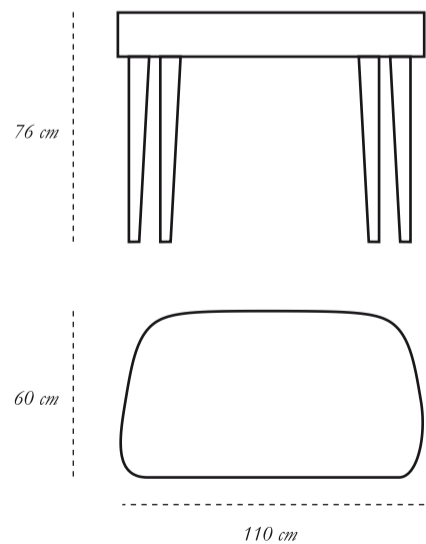

designer Matteo Cibic

description Console, Writing Table

dimension width 110 cm

depth 60 cm

height 76 cm

material MDF, Teakwood and Resin inlay

CARE Clean gently with dry soft cloth • In case of spillage of water wipe immediately • A premium, liquid wax may be used occasionally to refresh the high gloss