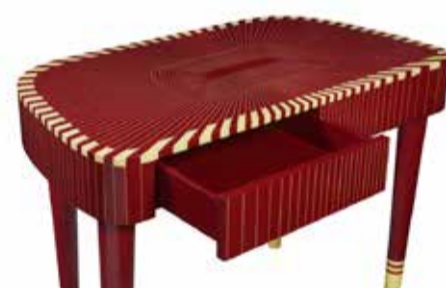

SCARLET
SPLENDOUR

PARIS BUREAU
BORDEAUX

Paris Bureau Bordeaux is an extraordinary console/writing table in burgundy and vanilla, with two drawers.

recommended use Can be used in a residence, hotel or office

collection VANILLA
noir

designer Matteo Cibic

description Console, Writing Table

dimension width 110 cm

depth 60 cm

height 76 cm

material MDF, Teakwood and Resin inlay

CARE Clean gently with dry soft cloth • In case of spillage of water wipe immediately • A premium, liquid wax may be used occasionally to refresh the high gloss

Each piece in the Vanilla Noir collection exalts the handmade, the painstakingly crafted, the authentic. A piece may have slight variations and tiny imperfections but these are the marks of an artisan, a testament to the individuality of each work of art. It is our belief that these variations infuse our objets d'art with desire and we assert our right to make necessary qualitative changes.