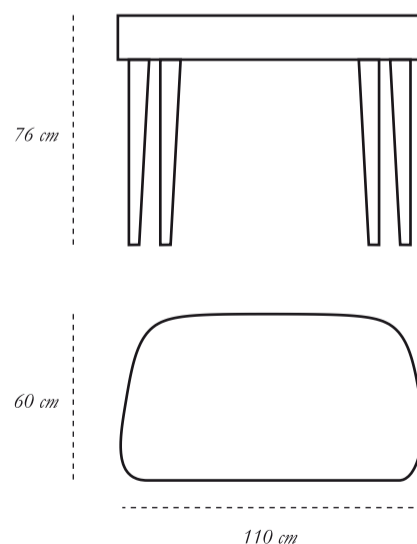

collection VANILLA
noir

designer Matteo Cibic

description Console, Writing Table

dimension width 110 cm

depth 60 cm

height 76 cm

material MDF, Teakwood and Resin inlay

CARE Clean gently with dry soft cloth • In case of spillage of water wipe immediately • A premium, liquid wax may be used occasionally to refresh the high gloss