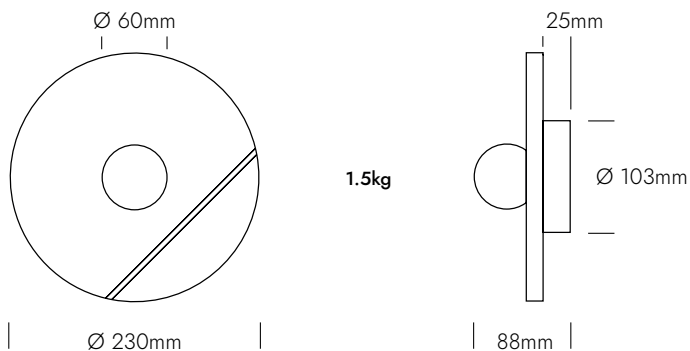

Dimensions & Weight

All our products are handmade to order. Variations in colour and texture for all components should be expected and not seen as imperfections. Product installation instructions can be found on our website. For bespoke enquiries and replacement parts please contact us at info@wearefabr.com Only allow trained and certified electricians to install.