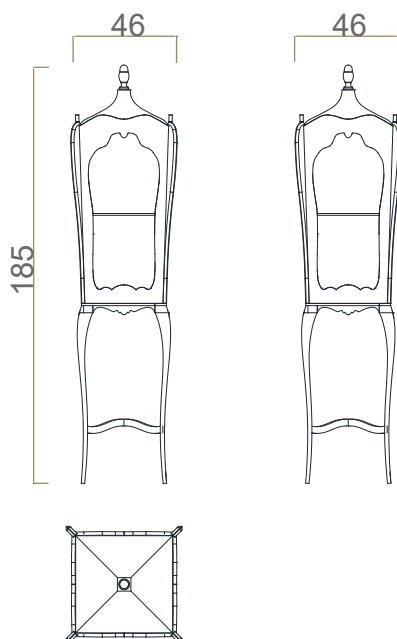

This timeless design with its gracefully arched top compliments all decors from classic to modern while providing an elegant showcase for your collection.

Product features: Composed by mahogany and clear glass in the front, back and laterals. Contains one shelf in tempered glass. It is opened through a frontal door by closing switch.

Observations for mounting: Contains pads on the base to protect the support area.

Clean and Care: Dry cloth for lacquered part and glass cleaner for the glass part.

TECHNICAL INFO

DIMENSIONS

Width: 46cm (18,1 in.)

Depth: 46cm (18,1 in.)

Height: 185cm (72,8 in.)

 2 boxes

 53 (116,8lbs)

 0,51

EXPLORE MORE

. WEBSITE .

. CATALOGS .

. FINISHES .

. PRESS EDITORIAL .

. VIDEOS .

 +351 910 936 335
 +351 224 887 170
 info@bocadolobo.com

COOLORS
passion furniture

PALATINO SLIM

DISPLAY CASE

MATERIALS & FINISHES