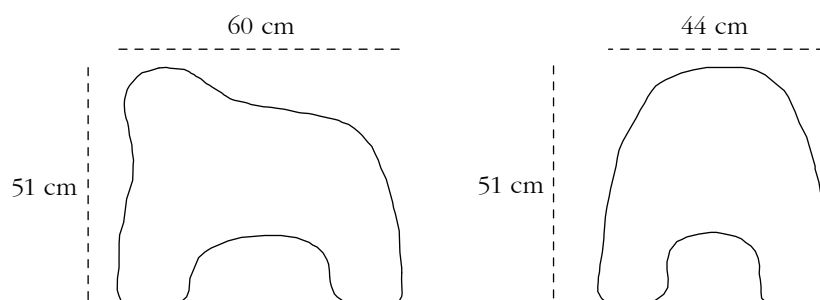

collection

description Puppy Pouffe Pink

dimension

Width 44 cm
Depth 60 cm
Height 51 cm

material

wood, foam, leather, nautical resin

CARE Vacuum clean when required. A leather cleaner may be used occasionally.