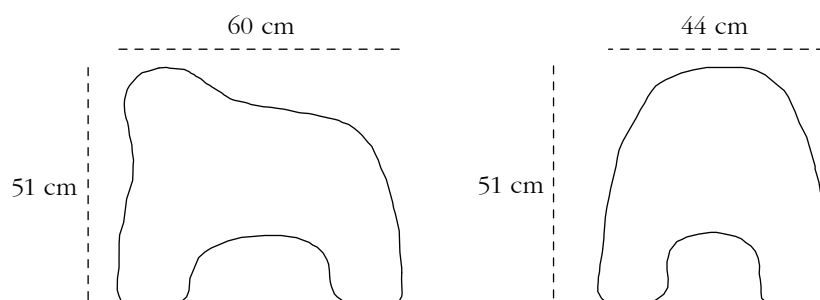

SCARLET
SPLENDOUR

PUPPY POUFFE IVORY

Puppy Pouffe Ivory is a delightful little seat in a playful shape and covered in plush suede leather.

recommended use In a residence, hotel, commercial space

designer Marcantonio

collection

description Puppy Pouffe Ivory

dimension

Width 44 cm
Depth 60 cm
Height 51 cm

material

wood, foam, leather, nautical resin

CARE Vacuum clean when required. A leather cleaner may be used occasionally.