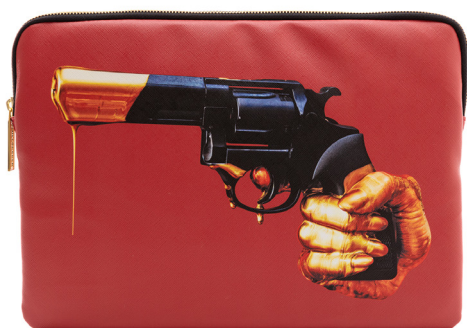

LAPTOP CASE REVOLVER

Art. 02565
TOILETPAPER
PU, Metal
cm. 34.5x25x2

£ 57