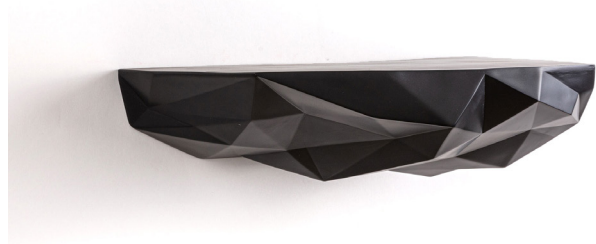

DIESEL LIVING WITH SELETTI

SPACE ROCK MEDIUM BLACK

Art. 11017
Diesel Living
Resin, Metal
cm. 37,7x16,8 x 7,9

£ 95