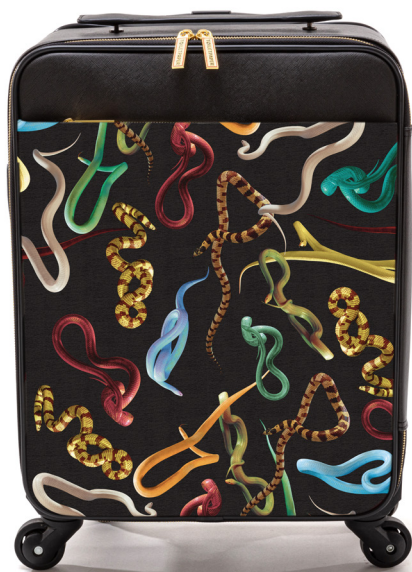

TROLLEY SNAKES

Art. 03013
TOILETPAPER
PVC, Polyester
cm.40x25 h.55

£ 420