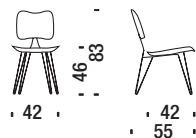

Overdyed Side Chair

F01

Overdyed Side Chair - Overdyed Side Chair - Overdyed Side Chair

0,3 m³ 12 Kg