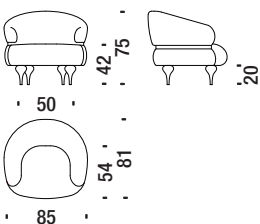

## Chubby Chic armchair

Chubby Chic poltrona - Chubby Chic sessel - Chubby Chic fauteuil

**F16**

0,6 m<sup>3</sup> 40 Kg

Cotone-Cotton-Baumwolle-Coton

Lino-Linen-Leinen-Lin

Lino Stone Washed-StoneWashed Linen-Leinen Stone Washed-Lin Stone Washed