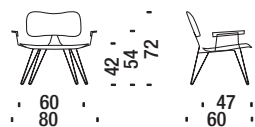

Overdyed Lounge Chair

F02

Overdyed Lounge Chair - Overdyed Lounge Chair - Overdyed Lounge Chair

0,5 m³ 16 Kg