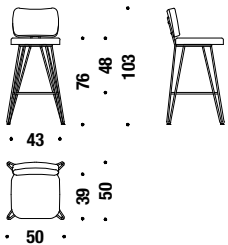

Overdyed Lounge Chair DL0F02

0,5m³ 19Kg **FSC® Certified**

Overdyed Reloaded

Overdyed Reloaded DL2H01

1,4mt. 2,2m² 0,5m³ 18Kg **FSC® Certified**

Overdyed stool

Overdyed stool **DL8F2D**

0,4m³ 12Kg **FSC® Certified**

Overdyed stool reloaded vers. A

Overdyed stool reloaded vers. A **DL8F2E**

0,7mt. 1,3m² 0,4m³ 13Kg

Overdyed stool reloaded vers. B

Overdyed stool reloaded vers. B **DL8F2G**

1,2mt. 2,3m² 0,4m³ 14Kg

Overdyed armchair reloaded