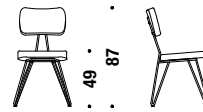

Overdyed chair reloaded vers. A

Overdyed chair reloaded vers. A DL8F2A

0,7mt. 1,3m² 0,3m³ 11Kg

Overdyed chair reloaded vers. B

Overdyed chair reloaded vers. B DL8F2B

1,2mt. 2,3m² 0,3m³ 12Kg

Overdyed Lounge Chair