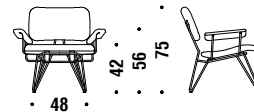

Overdyed Lounge Chair DL0F02

0,5m³ 19Kg **FSC® Certified**

Overdyed Reloaded

Overdyed Reloaded DL2H01

1,4mt. 2,2m² 0,5m³ 18Kg **FSC® Certified**

Overdyed stool

Overdyed stool **DL8F2D**

0,4m³ 12Kg **FSC® Certified**