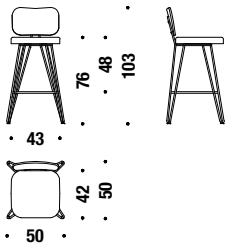

Overdyed stool reloaded vers. A

Overdyed stool reloaded vers. A **DL8F2E**

0,7mt. 1,3m² 0,4m³ 13Kg