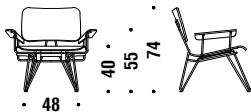

Overdyed chair reloaded vers. A

Overdyed chair reloaded vers. A DL8F2A

0,7mt. 1,3m² 0,3m³ 11Kg

Overdyed chair reloaded vers. B

Overdyed chair reloaded vers. B DL8F2B

1,2mt. 2,3m² 0,3m³ 12Kg

Overdyed Lounge Chair

Overdyed Lounge Chair DL0F02

0,5m³ 19Kg **FSC® Certified**

Overdyed Reloaded

Overdyed Reloaded DL2H01

1,4mt. 2,2m² 0,5m³ 18Kg **FSC® Certified**

Overdyed stool

Overdyed stool **DL8F2D**

0,4m³ 12Kg **FSC® Certified**