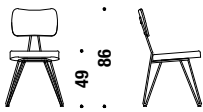

Overdyed chair reloaded vers. A

Overdyed chair reloaded vers. A DL8F2A

0,7mt. 1,3m² 0,3m³ 11Kg