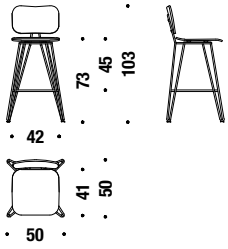

Overdyed Lounge Chair DL0F02

0,5m³ 19Kg **FSC® Certified**

Overdyed Reloaded

Overdyed Reloaded DL2H01

1,4mt. 2,2m² 0,5m³ 18Kg **FSC® Certified**

Overdyed stool

Overdyed stool **DL8F2D**

0,4m³ 12Kg **FSC® Certified**