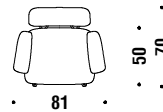

Overdyed Lounge Chair DL0F02

0,5m³ 19Kg **FSC® Certified**

Overdyed Reloaded

Overdyed Reloaded DL2H01

1,4mt. 2,2m² 0,5m³ 18Kg **FSC® Certified**

Overdyed stool

Overdyed stool **DL8F2D**

0,4m³ 12Kg **FSC® Certified**