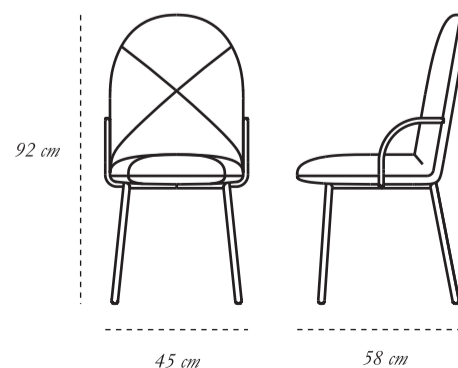

Orion Chair Verde Rose

recommended use

Can be used as a dining chair or an accent chair
in a residence, restaurant, office or hotel

designer

Nika Zupanc

description

Chair

dimension

width 45 cm
depth 58 cm
height 92 cm

material

Plywood, Metal, Foam, Velvet

CARE Clean metal parts with micro fibre cloth • The seat may be vacuummed

Each piece in the 88 Secrets collection exalts the handmade, the painstakingly crafted, the authentic. A piece may have slight variations and tiny imperfections but these are the marks of an artisan, a testament to the individuality of each work of art. It is our belief that these variations infuse our objets d'art with desire and we assert our right to make necessary qualitative changes.