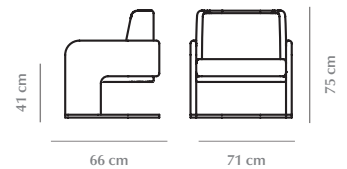

// as pictured

Upholstery – Velvet Havana

Feet - Polished brass