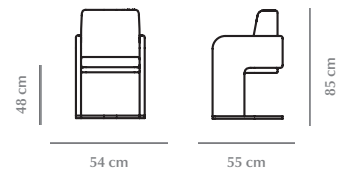

// as pictured

Upholstery – Velvet Papaya

Feet - Polished brass