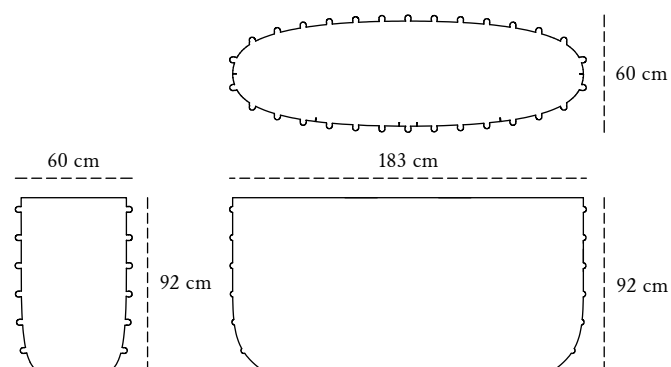

**oasis**

*designer* Richard Hutten  
*description* Cabinet  
*dimension*

Width 183 cm  
Depth 60 cm  
Height 92 cm

*material* MDF, Plywood, Brass

CARE Wipe gently with dry soft cloth. • Liquid spillage must be wiped without delay