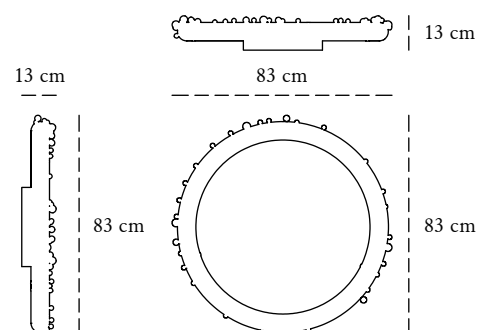

SCARLET
SPLENDOUR

OASIS MIRROR

Oasis Mirror is exquisite in its form with rich gleaming brass balls and houses magical infinite light reflections within.

recommended use In a residence, hotel, commercial space
collection

designer Richard Hutten
description Mirror
dimension Diameter 83 cm
Depth 13 cm

material MDF, Plywood, Mirror, LED light, Brass

CARE Wipe gently with dry soft cloth.

Each piece in the Forest collection exalts the handmade, the painstakingly crafted, the authentic. A piece may have slight variations and tiny imperfections but these are the marks of an artisan, a testament to the individuality of each work of art. It is our belief that these variations infuse our objets d'art with desire and we assert our right to make necessary qualitative changes.