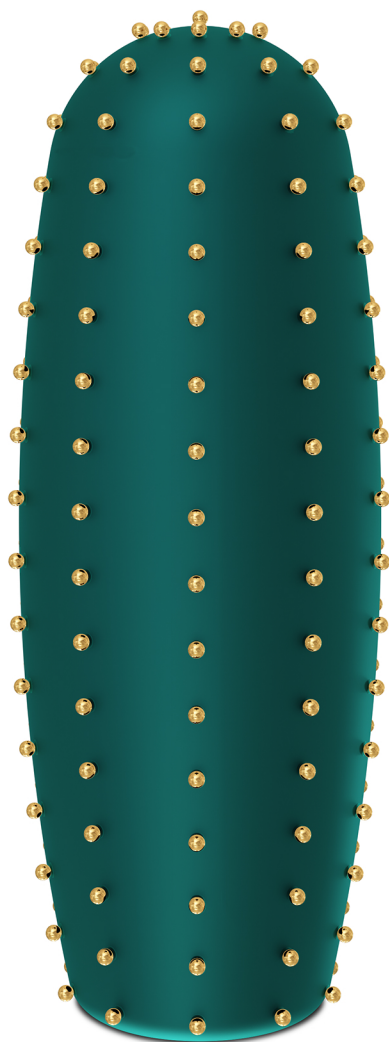

SCARLET
SPLENDOUR

OASIS CABINET

Oasis Cabinet is a novel deep green cabinet with pale blue interiors. It is covered in gleaming brass spheres reminiscent of thorns on a succulent cactus.

collection

oasis

recommended use in a residence, hotel or commercial space

designer Richard Hutten

description Cabinet

dimension diameter 76 cm

height 193 cm

material mdf, plywood and brass

Care: Wipe gently with dry soft cloth. Liquid spillage must be wiped without delay.

Celebration of Authenticity: Slight variations or imperfections are the marks of an artisan, a testament to the individuality, emotion and originality of each work of art. We assert our right to make meaningful qualitative changes.