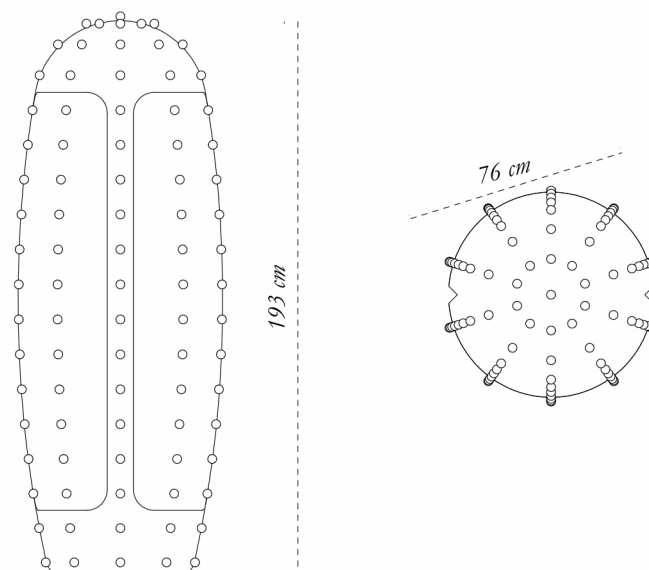

SCARLET
SPLENDOUR

OASIS CABINET

Oasis Cabinet is a novel deep green cabinet with pale blue interiors. It is covered in gleaming brass spheres reminiscent of thorns on a succulent cactus.

collection

oasis

recommended use in a residence, hotel or commercial space

designer Richard Hutten

description Cabinet

dimension diameter 76 cm

height 193 cm

material mdf, plywood and brass

Care: Wipe gently with dry soft cloth. Liquid spillage must be wiped without delay.

Celebration of Authenticity: Slight variations or imperfections are the marks of an artisan, a testament to the individuality, emotion and originality of each work of art. We assert our right to make meaningful qualitative changes.