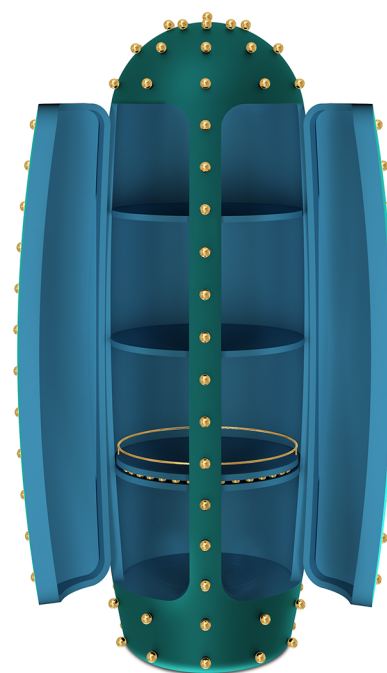

SCARLET
SPLENDOUR

OASIS CABINET

Oasis Cabinet is a novel deep green cabinet with pale blue interiors. It is covered in gleaming brass spheres reminiscent of thorns on a succulent cactus.

collection

oasis

recommended use in a residence, hotel or commercial space

designer Richard Hutten

description Cabinet

dimension diameter 76 cm

height 193 cm

material mdf, plywood and brass

Care: Wipe gently with dry soft cloth. Liquid spillage must be wiped without delay.

Celebration of Authenticity: Slight variations or imperfections are the marks of an artisan, a testament to the individuality, emotion and originality of each work of art. We assert our right to make meaningful qualitative changes.