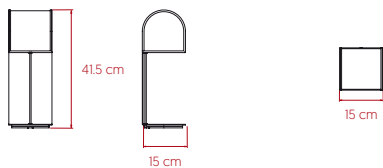

SIZE

REFERENCES

OSC M EG
 OSC M EG DIM
 OSC M IV
 OSC M IV DIM

COMPONENTS

Wood Veneer Shade
 Metal Structure
 Textile Electrical Cable with Switch: 145 cm
 Textile Electrical Cable with Dimming Switch: 145 cm [DIM ref.]

** Remember to use a dimming bulb, if you order the lamp with a dimming switch

PACKAGING

Box Size: 19 x 19 x 53 cm
Box Volume: 0.018 m³
Weight: Gross - 3 Kg | Net - 2.2 Kg

SELECT FROM FOLLOWING

DIMMING SYSTEM