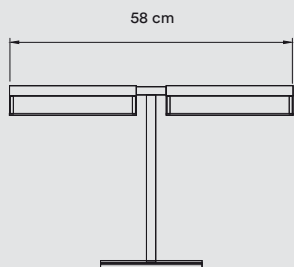

Will be available for production from November 2022

REF.

OM M2 BK LED
OM M2 IV LED
OM M2 GD LED

LIGHT SOURCE

Class II

230V: Dimmable

Driver:

Constant Voltage 24V

LED Integrated:

Led module
Energy class A*

3.000K, CRI>90, 16W, 50-60Hz, 880 lm*
Available in 2.700K and 4.000K on request

*Measurements obtained by photometric test at LZf using ivory white shades. Veneer Ref: 23 Natural White.

PACKAGING

Box Size: 65 × 65 × 40 cm

Box Volume: 0,17 m³

Weight: Gross - 8 Kg | Net - 4,5 Kg

MATERIALS & COMPONENTS

Wood Veneer Shade

Metal Stem & Structure

Black Electrical cable with Dimming Switch: 145 cm

Plug-in Driver

FINISHES

WOOD VENEER

- 21 Natural Cherry
- 23 Natural White
- 22 Natural Beech

METAL

- BK-Matt Black
- GD-Gold
- IV-Matt Ivory