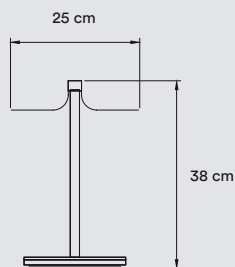

Will be available for production from November 2022

REF.

OM M2 BK LED
OM M2 IV LED
OM M2 GD LED

LIGHT SOURCE

Class II

230V: Dimmable

Driver:

Constant Voltage 24V

LED Integrated:

Led module
Energy class A*

3.000K, CRI>90, 16W, 50-60Hz, 880 lm*
Available in 2.700K and 4.000K on request

*Measurements obtained by photometric test at LZf using ivory white shades. Veneer Ref: 23 Natural White.

PACKAGING

Box Size: 65 × 65 × 40 cm

Box Volume: 0,17 m³

Weight: Gross - 8 Kg | Net - 4,5 Kg

MATERIALS & COMPONENTS

Wood Veneer Shade

Metal Stem & Structure

Black Electrical cable with Dimming Switch: 145 cm

Plug-in Driver

FINISHES

WOOD VENEER

- 21 Natural Cherry
- 23 Natural White
- 22 Natural Beech

METAL

- BK-Matt Black
- GD-Gold
- IV-Matt Ivory