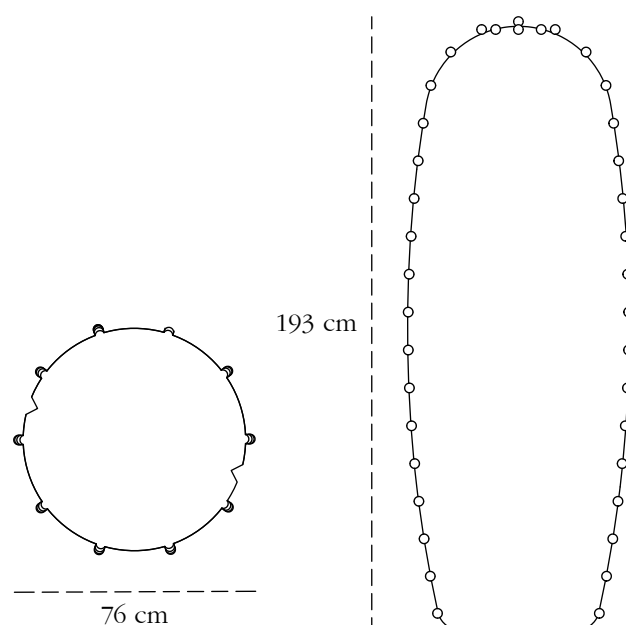

recommended use In a residence, hotel or commercial space

collection

oasis

designer

Richard Hutten

description

Cabinet

dimension

Dia 76 cm
Height 193 cm

material

MDF, plywood and brass

CARE Wipe gently with dry soft cloth. Liquid spillage must be wiped without delay. A premium liquid wax may be used occasionally to refresh the high gloss.