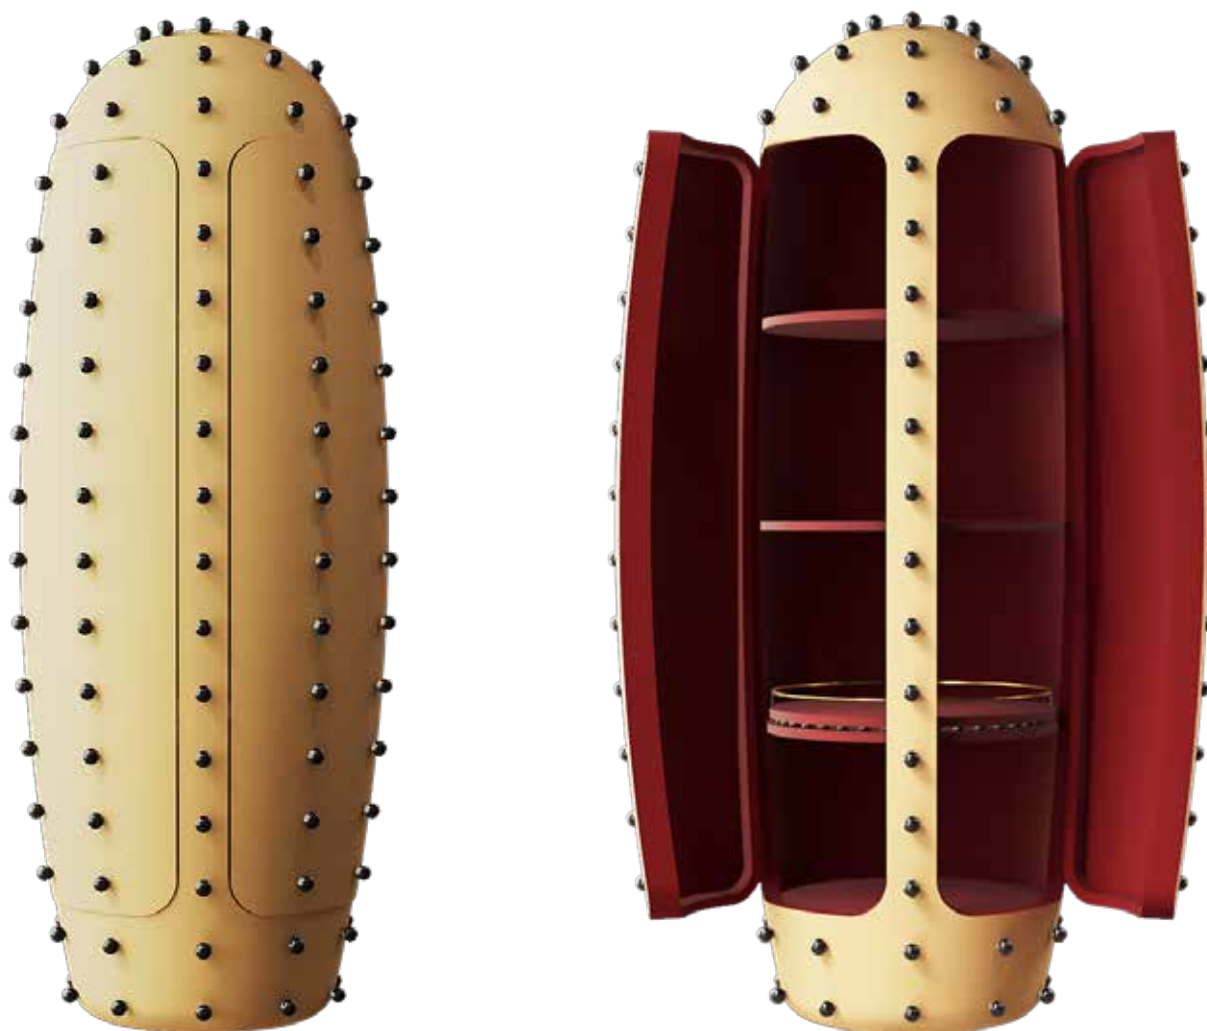

SCARLET
SPLENDOUR

OASIS CABINET CARAMEL

Oasis Cabinet Caramel is designed in a soothing shade of caramel with scarlet interiors. Made even more stunning with shiny black brass spheres reminiscent of thorns on a succulent cactus.

recommended use In a residence, hotel or commercial space

collection

designer

Richard Hutten

description

Cabinet

dimension

Dia 76 cm
Height 193 cm