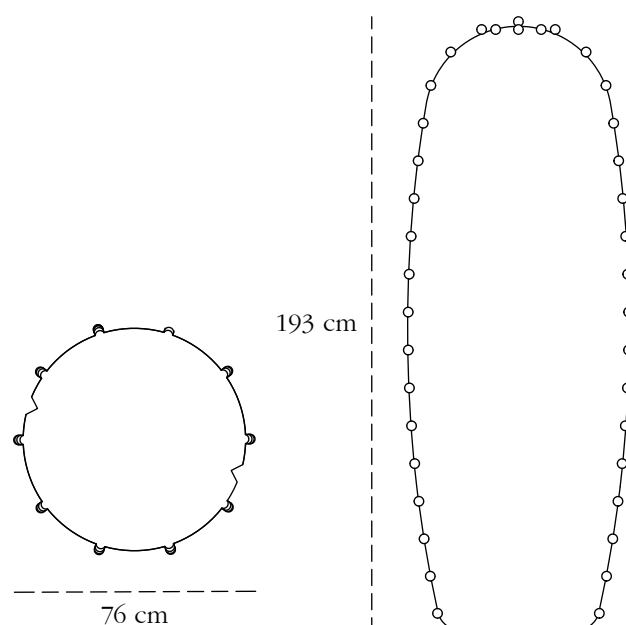

CARE Wipe gently with dry soft cloth. Liquid spillage must be wiped without delay. A premium liquid wax may be used occasionally to refresh the high gloss.

Each piece in the Oasis collection exalts the handmade, the painstakingly crafted, the authentic. A piece may have slight variations and tiny imperfections but these are the marks of an artisan, a testament to the individuality of each work of art. It is our belief that these variations infuse our objets d'art with desire and we assert our right to make necessary qualitative changes.