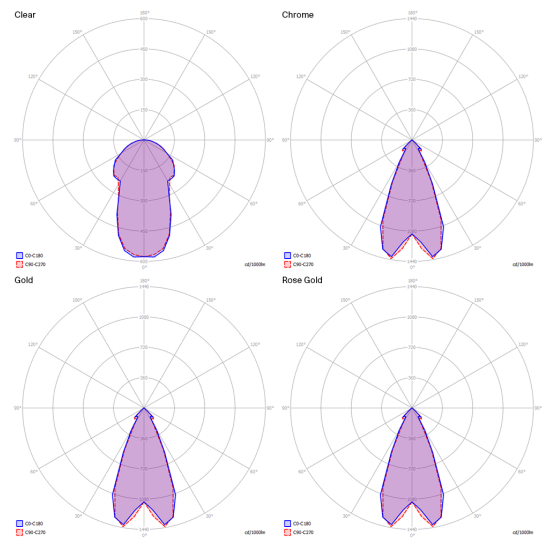

Ecodesign Regulation

The LED-only light source contained in this fixture must only be replaced by the manufacturer, its support service or similarly qualified personnel.

The LED driver contained in this fixture must only be replaced by the manufacturer, its support service or similarly qualified personnel.

Nostalgia small

LED
2700 K
7 W / 1280 lm
350 mA
CRI 90
MacAdam 3-Step

Photometric data