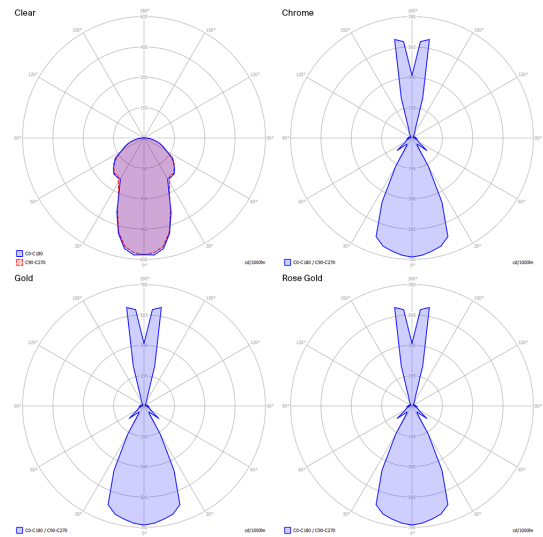

Ecodesign Regulation

The LED-only light source contained in this fixture must only be replaced by the manufacturer, its support service or similarly qualified personnel.

The LED driver contained in this fixture must only be replaced by the manufacturer, its support service or similarly qualified personnel.

Nostalgia large

LED
2700 K
7 W / 1280 lm
350 mA
CRI 90
MacAdam 3-Step

Photometric data