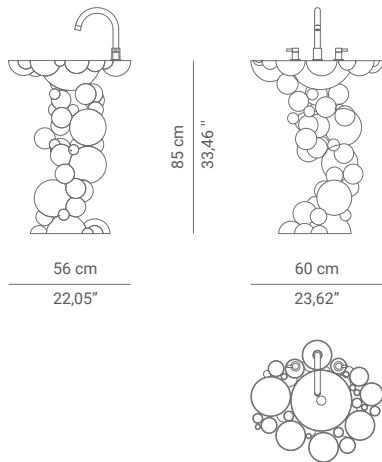

DIMENSIONS

WIDTH: 60 cm | 23,62"
DEPTH: 56 cm | 22,05"
HEIGHT: 85 cm | 33,46"

MATERIALS

Counter-top: Polished Brass
Sink: Polished Brass
Structure: Black lacquered and gold plated casted aluminium spheres

PACKAGING

DIMENSIONS: W. 71 cm | 27,95" D. 66 cm | 25,98" H. 91 cm | 35,83"
VOLUME: 0,43m³ | 15,18 ft³
WEIGHT: 50kg | 110 lb

LEAD TIME

Production time is between 10 to 12 weeks for MAISON VALENTINA collections.
Delivery time is not included.
All of our furniture can be made to measure and it is available in different finishes.
Please note that the colours and materials shown are for reference only. Small variations may occur.